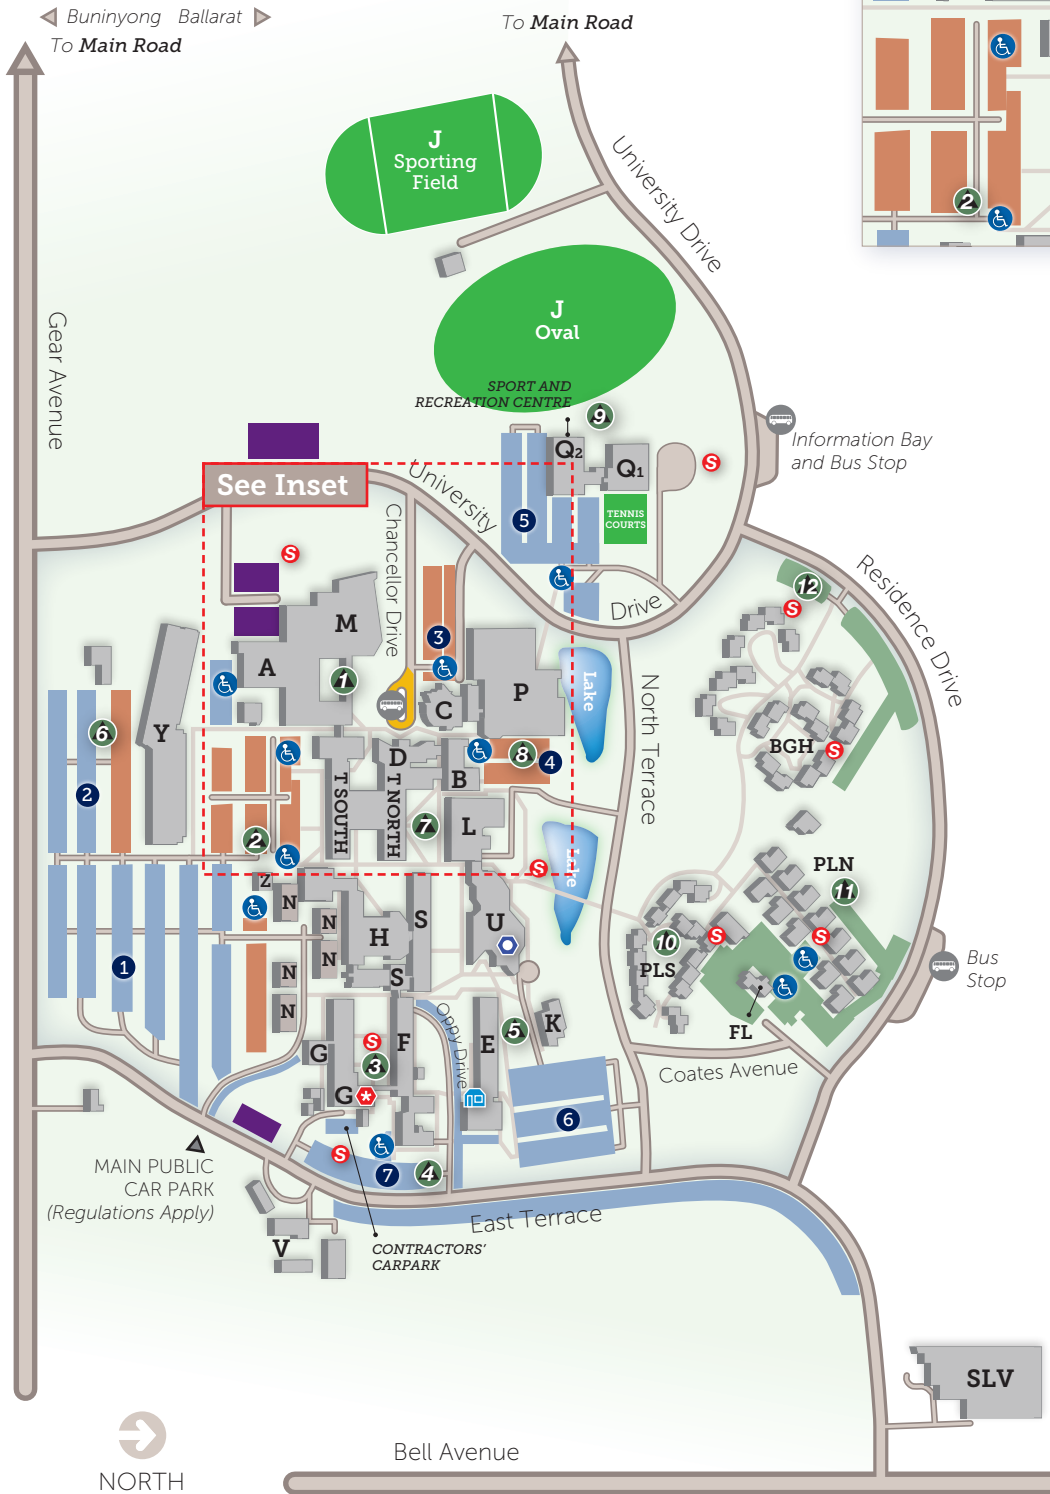

# Mt Helen Campus (Ballarat)

## Legend

- Buildings
- Roads
- Footpaths
- Public Car Park
- Permit Car Park
- Student Permit Car Park
- Disabled Car Park
- Free Temporary Car Park
- Car Park Number
- Bus Stop
- Designated Smoking Area
- Designated Assembly Point

## Building 'Quick Reference'

- A Building A
- B Federation Business School
- C Geoffrey Blainey Auditorium
- D Administration Building
- E Classrooms/IT Labs/ Simulated Home Environment
- F Research/Teaching Spaces
- G M B John Building
- H Office and Teaching Spaces
- J Sporting Fields
- K FedUni Children's Centre
- L E J Barker Building (Library)
- M Caro Convention Centre
- N Buildings (demonatables)
- P Faculty of Health/UniSports
- Q1 Sport and Recreation Centre
- Q2 Multi-Purpose Building
- FL FedUni Living
- PLN Peter Lalor Hall (North)
- PLS Peter Lalor Hall (South)
- BGH Bella Guerin Hall
- SLV State Library Victoria
- S Faculty of Health  
Faculty of Education and Arts  
Faculty of Science and Technology  
Faculty of Education and Arts
- U Albert Coates Complex
- V Facilities Services Depot
- Y Science and Technology Building
- Z Main Boiler House
- Non-denominational Prayer Room/Place of Peace
- Muslim Prayer Room
- Simulated Home Environment (Nursing/Paramedicine)